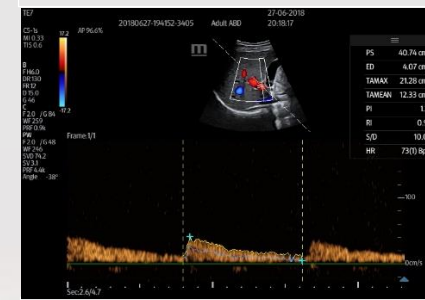

# C5-2s Convex Probe

Morison Pouch

Liver

Aorta

Liver Artery – Auto Calc

**mindray**