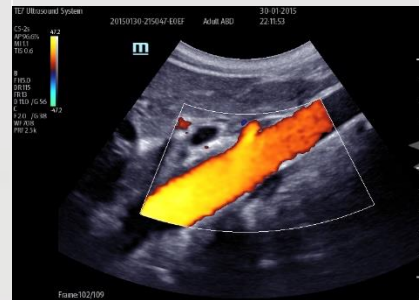

# C5-2s Convex Probe

Morison Pouch

Liver

Aorta

Liver Artery – Auto Calc

**mindray**